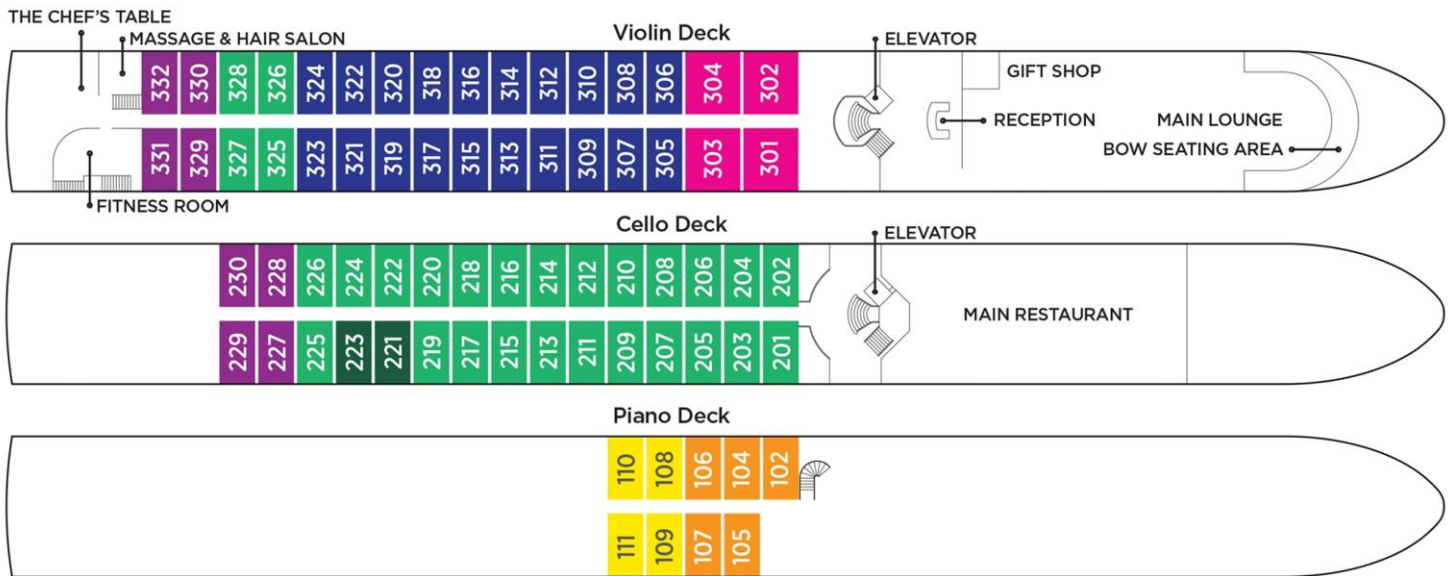

## ONBOARD FEATURES:

- » Panoramic Lounge with bar, piano and dance floor
- » Walking track, Sun Deck whirlpool and fitness room
- » Hair salon and massage services (additional costs apply)
- » Entertainment-On-Demand with high-speed Internet, movies, music and English-language TV
- » Marble bathrooms, multi-jet showers, soothing bath products, cotton bathrobes, slippers and hair dryer
- » Generous closet and storage space with in-room safe
- » Individually controlled air conditioning in stateroom

Category	Deck / Stateroom / Size
Suite	Violin / French Balcony - 255 sq. ft.
A	Violin / French Balcony - 170 sq. ft.
B	Violin & Cello / French Balcony - 170 sq. ft.
C	Violin & Cello / French Balcony - 170 sq. ft.
D	Piano / Fixed Windows - 170 sq. ft.
E	Piano / Fixed Windows - 170 sq. ft.
Single	Cello / French Balcony - 140 sq. ft.